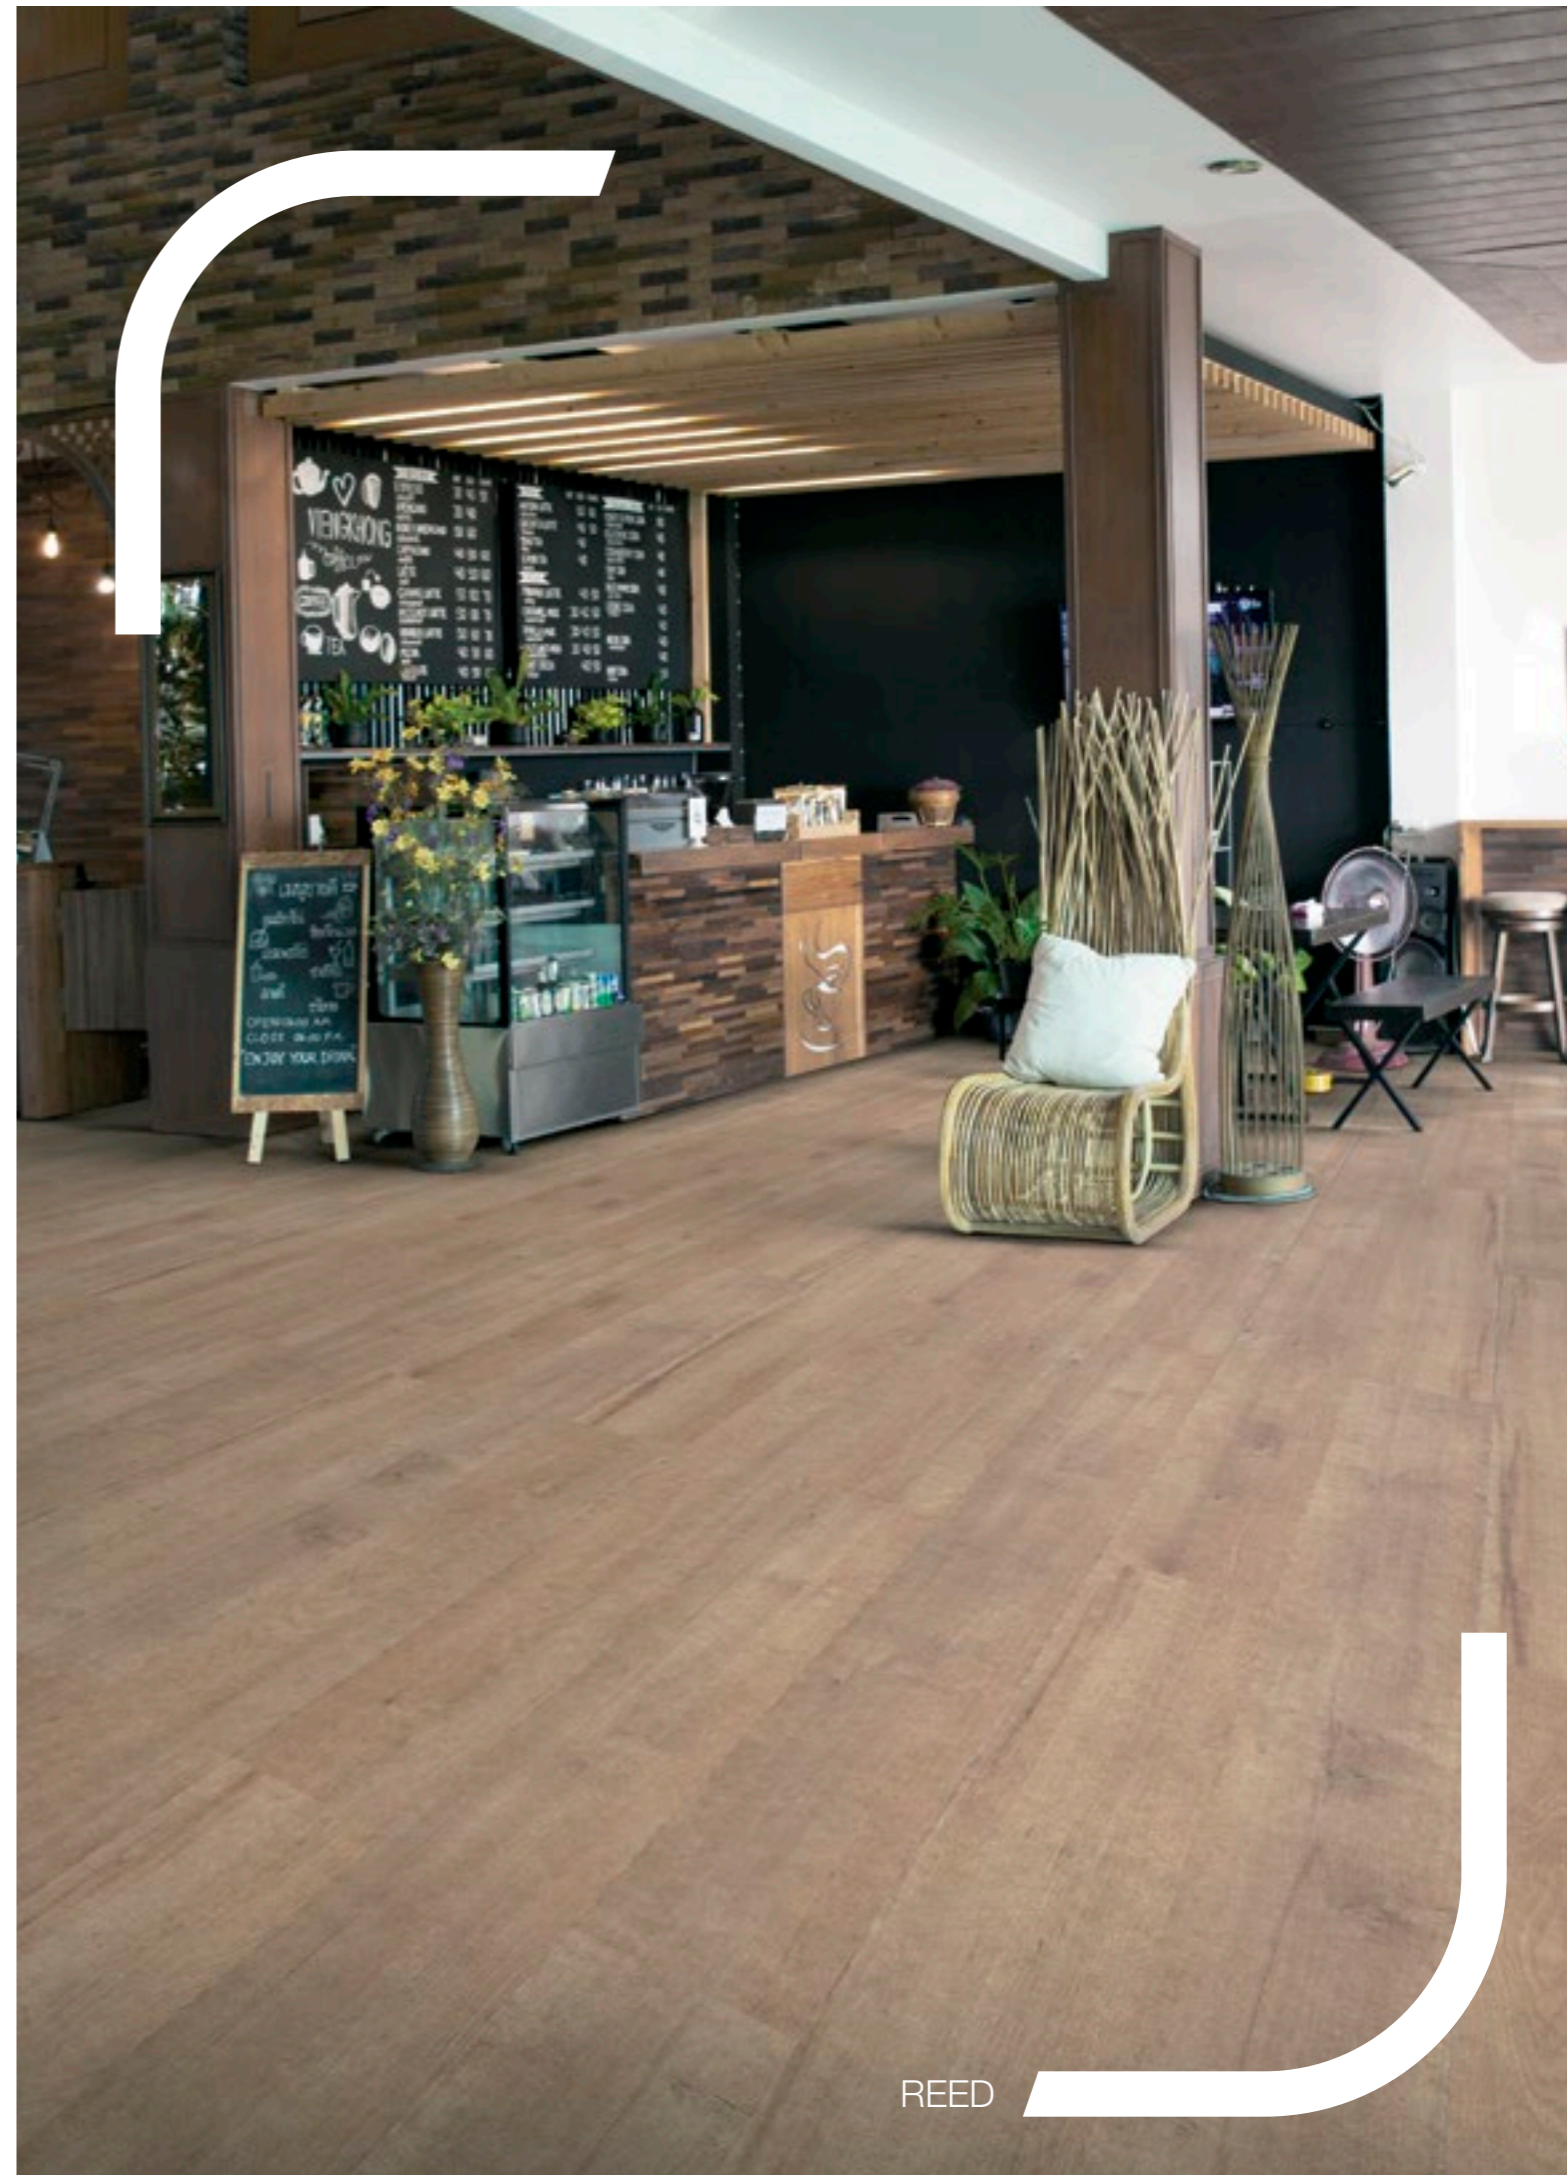

DOREAH

REED

SPC

Stone

menny/doboz
~1.9 m²
10 db

Domino SPC Acoustic | Domino SPC Compact | PlankIT SPC Compact

LUWIN

Domino SPC Acoustic | Domino SPC Compact | PlankIT SPC Compact